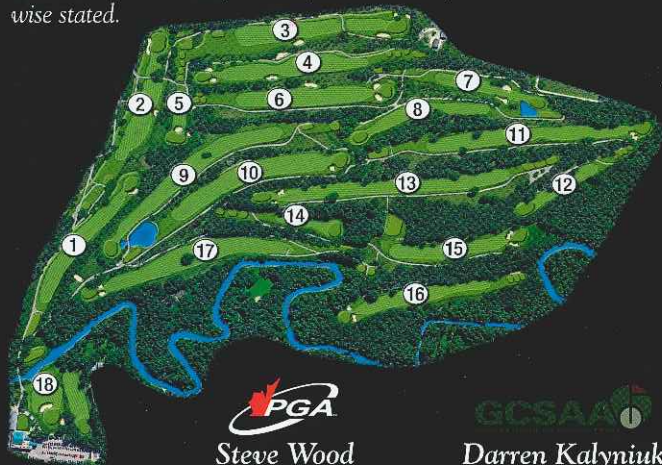

Ratings/Slope

	Women's	Men's
Black	N/A	70.7/127
Green	75.6/133	69.6/127
Silver	73.2/130	67.9/119
Gold	72.2/126	67.0/117

*Yardages to center of green

Flag Locations

Local Rules

- Protective fences on holes #1, 2 & 10 are immovable obstructions.
- During play of 10th hole out of bounds stakes on 9th hole are deemed to be immovable obstructions.
- The path from the fence to the trees behind 7th green is an integral part of the course. No free relief.
- The banks of the Seine River are out of bounds on holes #16 & 17. The parking lot is out of bounds on hole #18.
- Course marshal shall have full authority over all on-course activities.
- Cart Rule for St. Boniface Golf Club is always 90° unless otherwise stated.